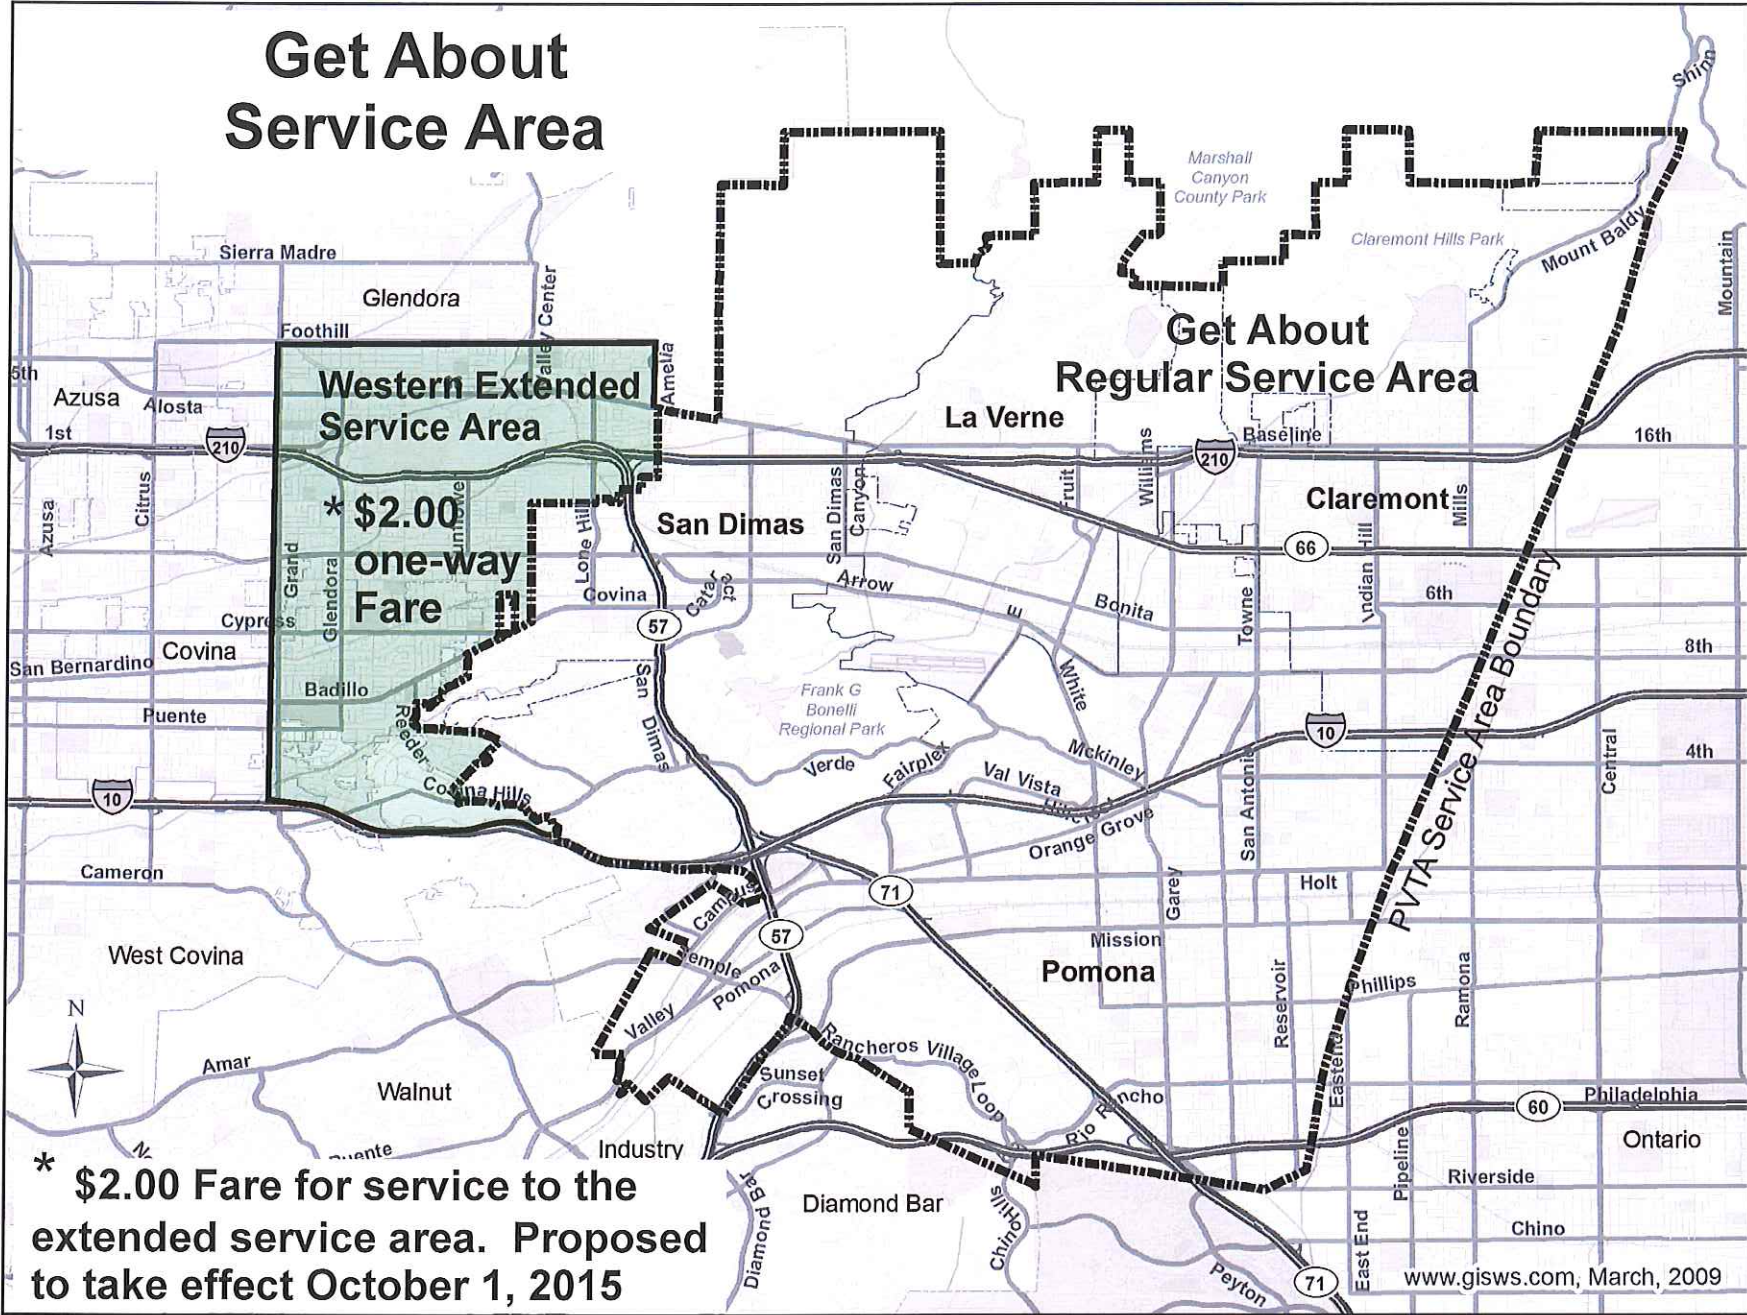

Get About Service Area

Western Extended Service Area
* **\$2.00 one-way Fare**

Get About Regular Service Area

PVTA Service Area Boundary

* **\$2.00 Fare for service to the extended service area. Proposed to take effect October 1, 2015**